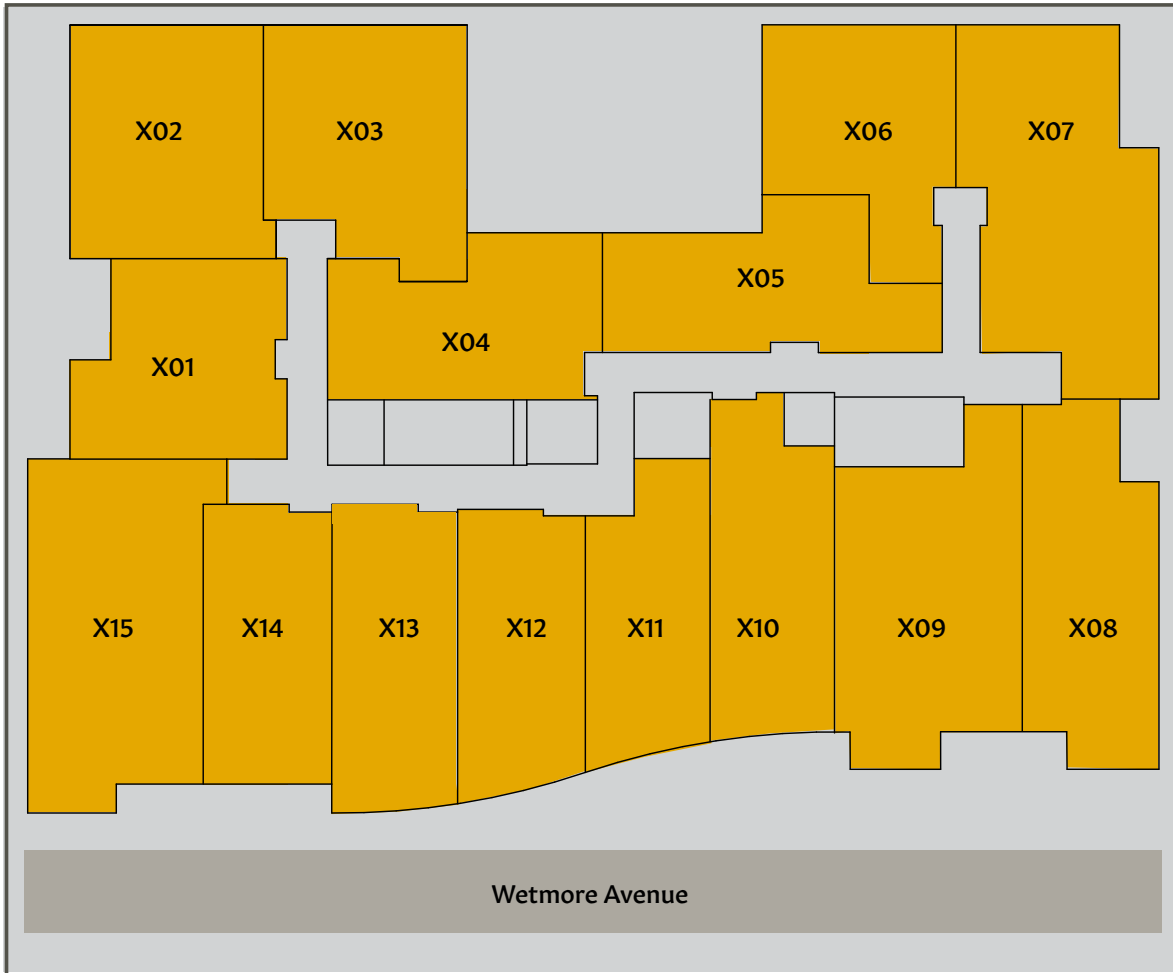

MARQUEE

APARTMENTS

Unit X01 - 615 Sq. Ft
1 Bed | 1 Bath

Unit X02 - 721 Sq. Ft
1 Bed | Den | 1 Bath

Unit X03 - 739 Sq. Ft
1 Bed | 1 Bath

Unit X04 - 610 Sq. Ft
1 Bed | 1 Bath

Unit X05 - 590 Sq. Ft
1 Bed | 1 Bath

Unit X06 - 680 Sq. Ft
1 Bed | 1 Bath

Unit X08 - 750 Sq. Ft
1 Bed | 1 Bath

Unit X10 - 712 Sq. Ft
1 Bed | 1 Bath

Unit X11 - 542 Sq. Ft
1 Bed | 1 Bath

Unit X12 - 560 Sq. Ft
1 Bed | 1 Bath

Unit X13 - 610 Sq. Ft
1 Bed | 1 Bath

Unit X14 - 589 Sq. Ft
1 Bed | 1 Bath

Unit X07 - 961 Sq. Ft
2 Bed | 2 Bath

Unit X09 - 894 Sq. Ft
2 Bed | 1 Bath

Unit X15 - 986 Sq. Ft
2 Bed | 2 Bath

2721 Wetmore Avenue • Everett, WA • 98201

EVERETTMARQUEE.COM