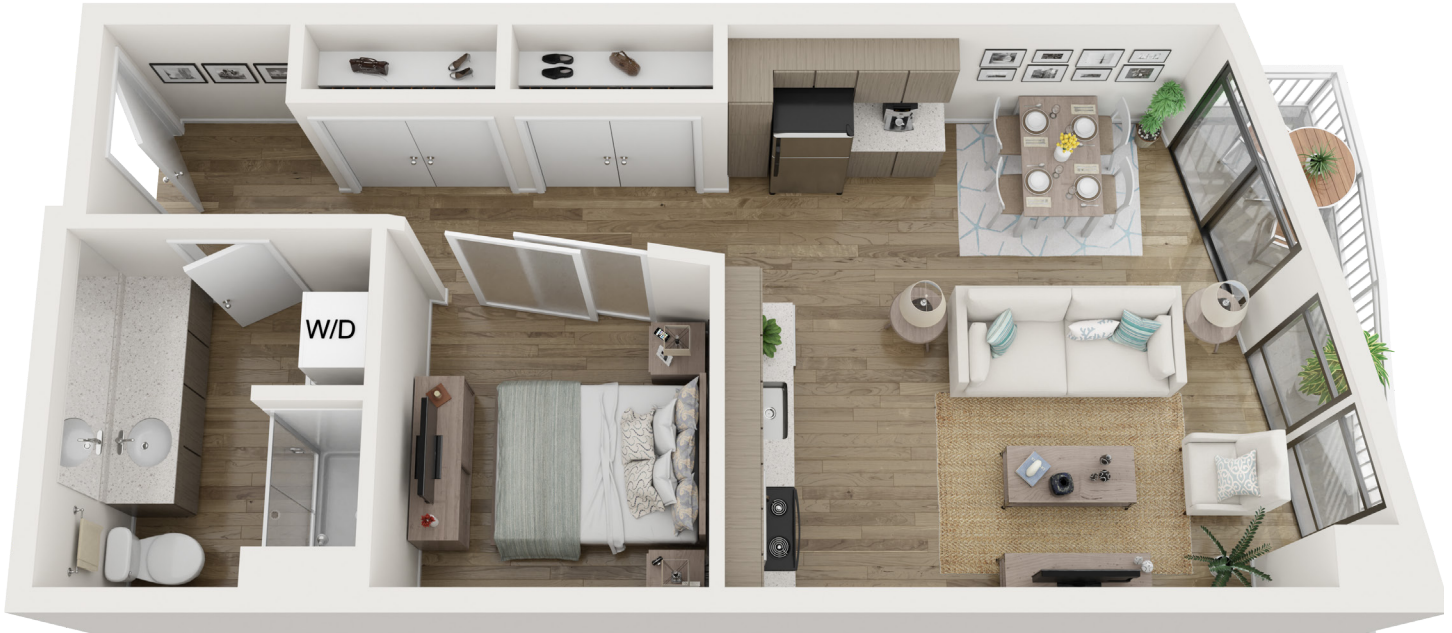

2721 Wetmore Avenue • Everett, WA • 98201

EVERETTMARQUEE.COM

MARQUEE

APARTMENTS

Unit X12
1 Bed | Alcove
560 Square Feet

Rent \$ _____

Deposit \$ _____

Notes _____